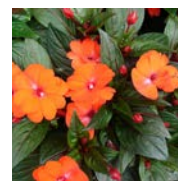

"Orange Splash" New Guinea Impatiens

$4.50 per plant, 5/$20

Plant care: Preferring only a half day of full sun for the best blooms, these gorgeous impatiens are the perfect bedding plant. They enjoy regular watering and benefit from an organic fertilizer periodically through the growing season. **GORGEOUS!**